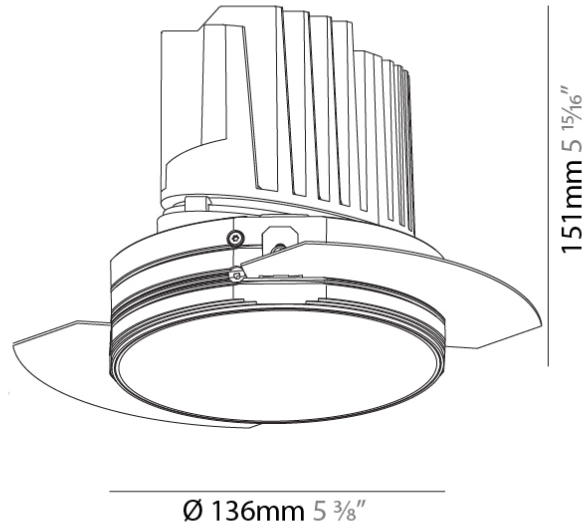

GENERAL

Series: Bioniq
 Subseries: Bioniq Round Deep
 Brand: Prolicht
 Division: Architectural
 Mounting Type: Trimless
 Mounting Location: Ceiling
 Subcategory: Downlight

PHYSICAL

Shape: Round
 Diameter (mm): 136
 Diameter (in): 5 3/8
 Height (mm): 151
 Height (in): 5 15/16
 Ceiling Thickness (mm): 10 / 12.5 / 15 / 25
 Ceiling Thickness (in): 3/8 or 1/2 or 9/16 or 1
 Min. Recessing Depth (mm): 170
 Min. Recessing Depth (in): 6 11/16
 Light Distribution: Downlight
 Weight (kg): 1.078
 Weight (lbs): 2.37
 Fixture Finish: SSR / BKV / CWI / CRY / HAB / UFT / ITA / RUA / FTG / MYG / LOD / PUS / FRO / FUP / KIA / POP / BLS / SPG / MEY / GOH / GUM / CHC / COM / ABZ / JAG / OBR / MOS / ROR
 Fixture Material: Aluminum Die Cast
 Cut-out Measurements: Ø 140mm / 5 1/2"
 Upon Request: Unique Ceiling Thickness

OPTICAL

Reflector°: 18 / 34
 Optic°: Lens Pack - No Lens / Linear Spread Lens / Honeycomb / Spread Lens
 Adjustability: Fixed
 Upon Request: Special Beam Angles

RATINGS AND CERTIFICATIONS

382, F 416-247-9319, www.zaneen.com
 Certified and Compliant for North American Standards at the end of the existing Model #. For assistance on 'custom' specifications, contact zteam@zaneen.com.
 In a constant effort to supply the best product, we reserve the right to change specifications or materials without notice. The most recent specification sheets are found at zaneen.com
 IP rating: IP20